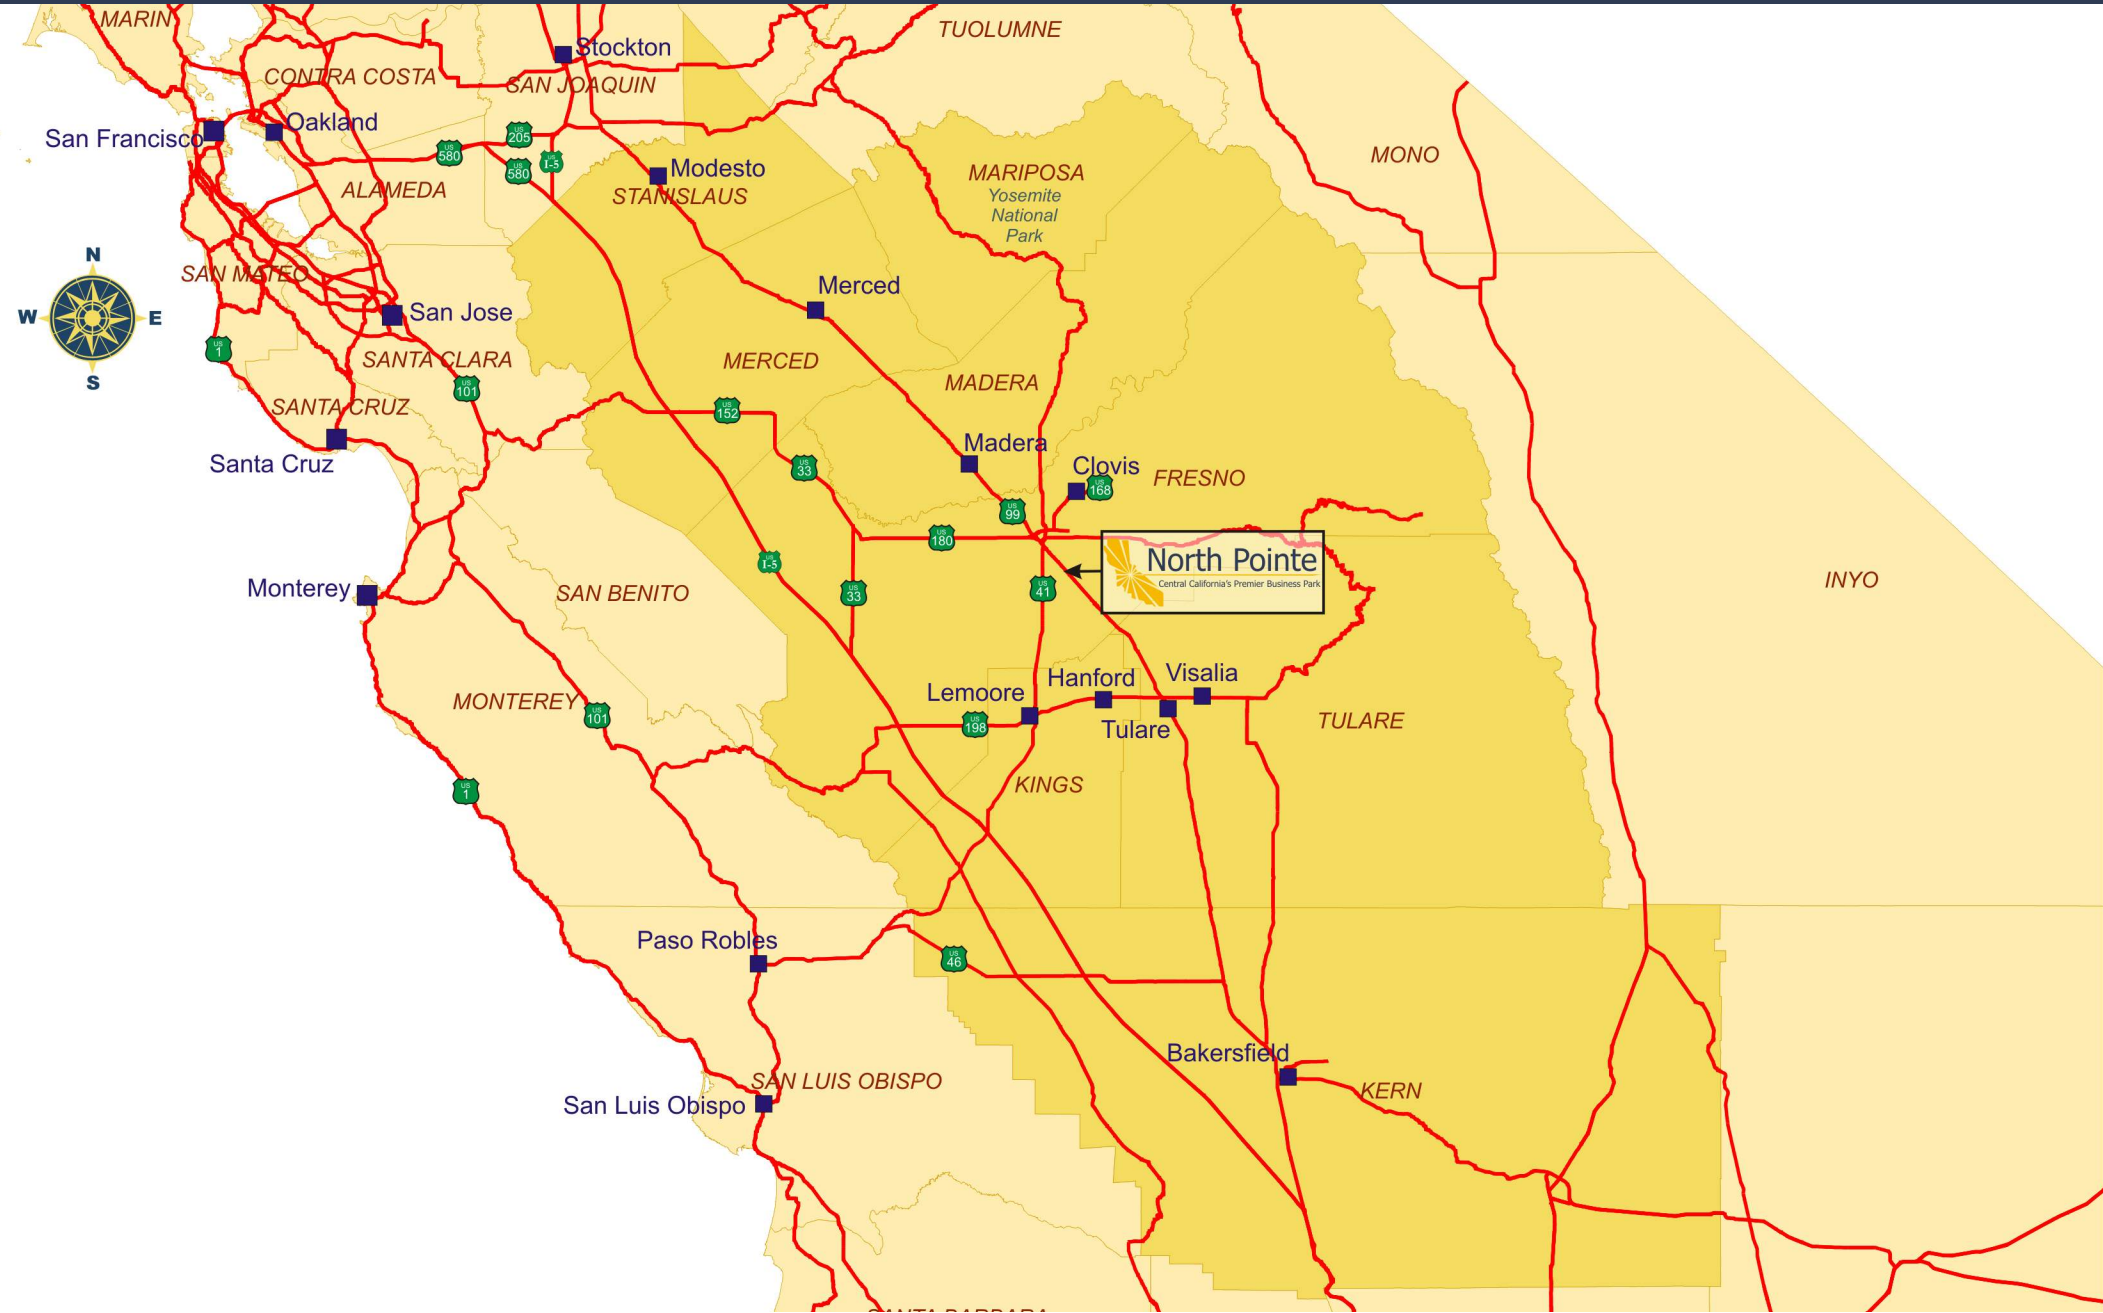

Regional Transportation Map

North Pointe Business Park
Fresno, California
Regional Transportation Map

559.447.6259
www.northpointebusinesspark.com